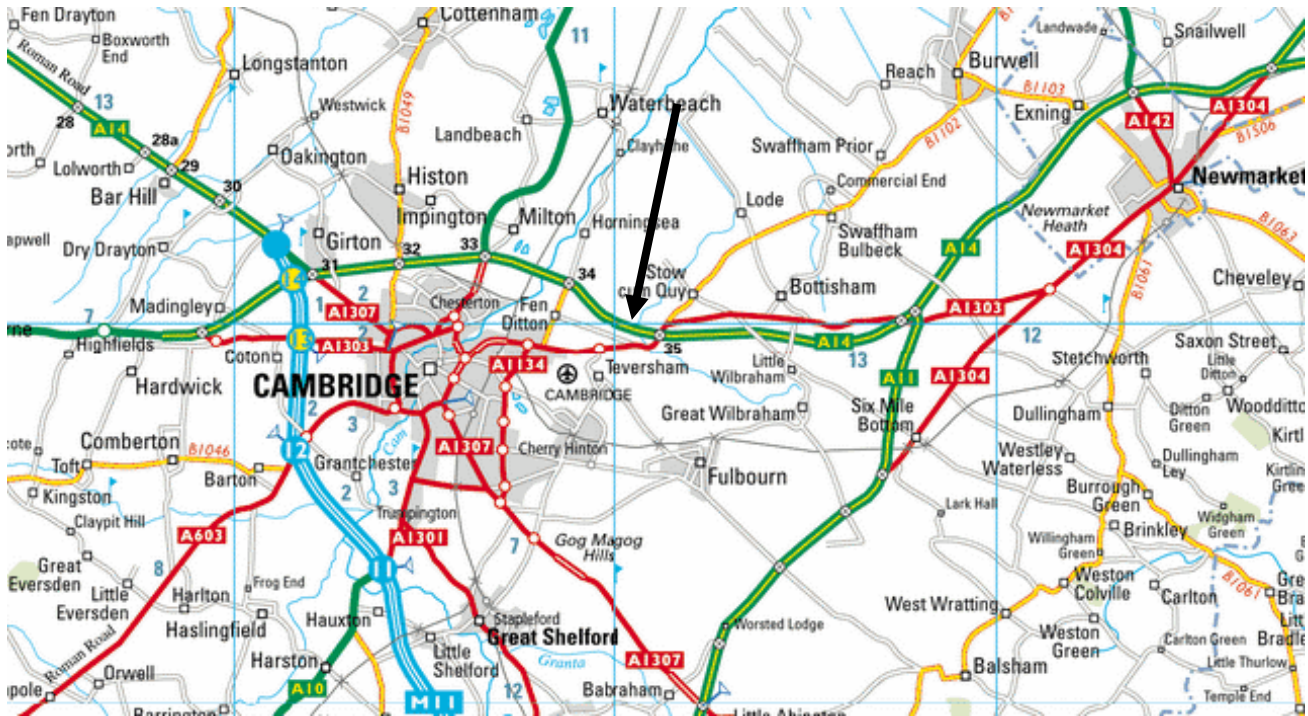

# LOCATION OF BEST WESTERN CAMBRIDGE QUY MILL HOTEL

We are situated just off the A14 for easy access to and from Cambridge and the M11 corridor. We have ample free parking and a helipad for use by our guests.

## From the A14 East Bound –

- Take Junction 35 off the A14 marked Newmarket, Burwell, Quy A1303.
- Take the first exit off the roundabout - keep in the left-hand lane marked QUY. Take the first left-hand turning marked Best Western Quy Mill Hotel (directly opposite the church) - the hotel is situated ½ mile down the lane.

## From the A14 West Bound

- Take Junction 35 off the A14 marked Cambridge, Newmarket, Burwell A1303
- Once on the roundabout take the third exit and keep to the left lane marked QUY. Take the first left-hand turning marked Best Western Quy Mill Hotel (directly opposite the church) - the hotel is situated ½ mile down the lane.